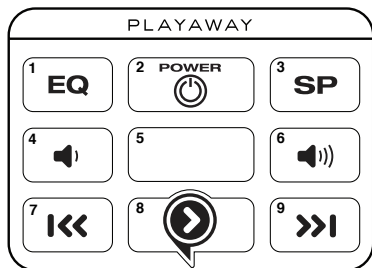

HOW TO PLAYAWAY - BUTTON FUNCTIONALITY

1 EQ/Equalizer:

Each press on the EQ button rotates a new EQ mode.

- NONE = No EQ setting
- LOUD = Overall sound is boosted
- LOW = Bass is boosted
- HIGH = Treble is boosted
- CLEAR = High end sound is amplified
- HIFI = Sound is mixed for best performance

3 Speed (Audiobook Content):

- a. Each press of the SP button rotates to a new speed mode. There are 3 options:
 - SPD = Normal
 - SPD+ = Fast
 - SPD++ = Fastest

Shuffle Play (Music Content):

- a. If your Playaway is pre-loaded with music content, the SP button enables/disables shuffle play functionality
- b. Pressing the SP button once will enable Shuffle Play mode and cause a randomization of playback

4 Volume Down:

- a. Each press of the Volume Down button will decrease the volume one level
- b. Press and HOLD Volume Down to accelerate volume decrease

5 LCD Screen:

- a. Displays the operating status of the Playaway
- b. Battery level indicated by icon
 - = Full battery
 - = Replace battery

**6 Volume Up:**

- a. Each press of the Volume Up button will increase the volume one level.
- b. Press and HOLD Volume Up to accelerate volume increase

7 Reverse:

- a. Press the Reverse button once to reverse one chapter/track ("track" refers to music content)
- b. Press and hold the Reverse button to fast rewind